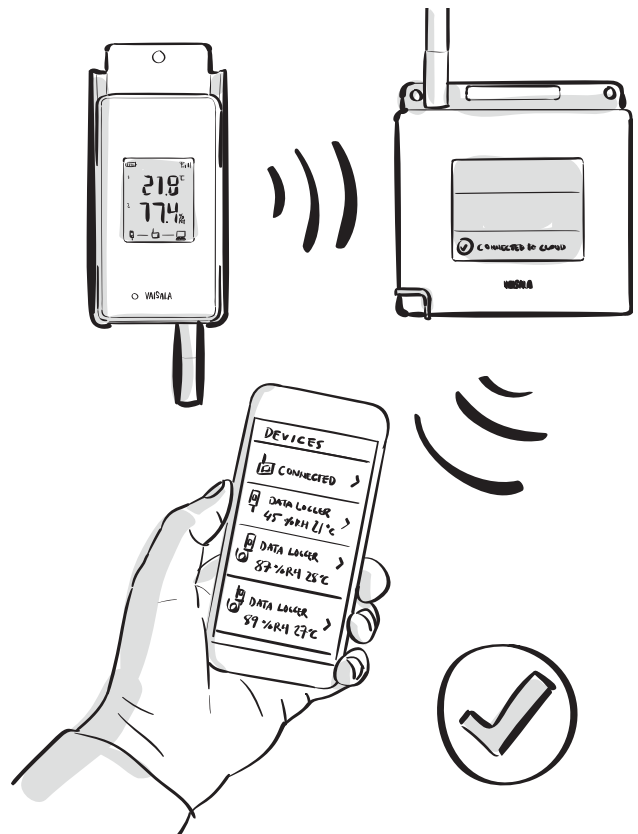

Receive devices and the account information from Vaisala

Log into jade.vaisala.com

Devices are already added to your account

Time to do the site installation

Install the access point requiring mains power and ethernet, or optionally a cellular modem

Install the data loggers

Link the source data logger to a measurement location in the application

Connection status is visible in the data loggers, the access points and in the application