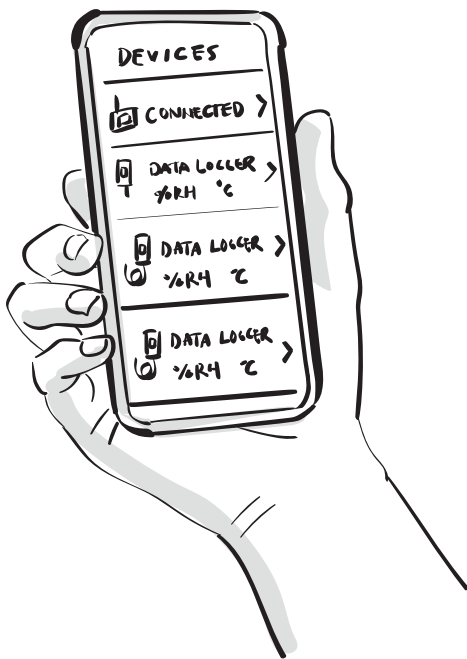

Receive devices and the account information from Vaisala

Log into jade.vaisala.com

Devices are already added to your account

Time to do the site installation

Install the access point requiring mains power and ethernet, or optionally a cellular modem

Install the data loggers

Link the source data logger to a measurement location in the application

Connection status is visible in the data loggers, the access points and in the application